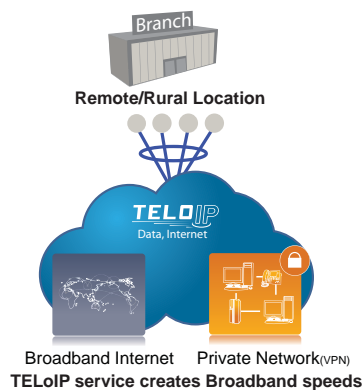

TELoIP Solution for Remote & Rural Location

Benefits

- Reduced Costs
- Higher-Speed
- Allows Remote/Rural workers to connect to corporate VPNs
- Have POS and ATM capabilities
- Automatic Fail-Over
- Faster than Frame Relay
- Less Latency than Satellite
- Scalable: add new lines when needed