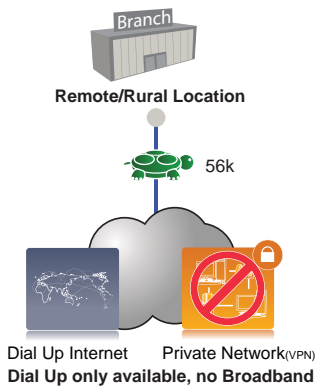

Access Remote Sites

Typical Problem for Remote & Rural Location